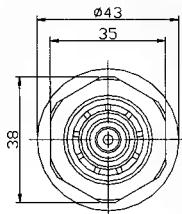

Dimensions Unit: mm

AVHPE355T4
AVHPE355T5

Dual Voltage
Dual Function Buzzer
Panel Mount

Part No	Op. Voltage	Current	db	Freq	Tone
AVHPE355T4	6 - 28V	20mA@12V	80	2.9kHz	Continuous Fast Pulse
AVHPE355T5	6 - 28V	20mA@12V	80	2.9kHz	Continuous Fast Pulse

Dimensions Unit: mm