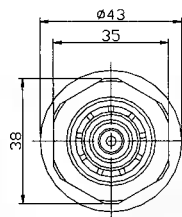

BUZZERS

AVHS3612
Series miniature
solid state electric
12 volt

Dimensions Unit: mm

AVICB1
12V in cab buzzer

AVICB2
24V in cab buzzer

AVHS6612
12V buzzer

Dimensions Unit: mm

AVHS6624
24V buzzer

Dimensions Unit: mm

AVHPE355T4
AVHPE355T5

Dual Voltage
Dual Function Buzzer
Panel Mount

Part No	Op. Voltage	Current	db	Freq	Tone
AVHPE355T4	6 - 28V	20mA@12V	80	2.9kHz	Continuous Fast Pulse
AVHPE355T5	6 - 28V	20mA@12V	80	2.9kHz	Continuous Fast Pulse

Dimensions Unit: mm