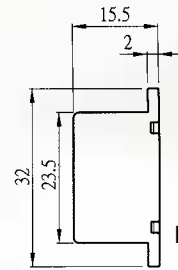

BUZZERS

AVHS3612
Series miniature
solid state electric
12 volt

Dimensions Unit: mm

AVICB1
12V in cab buzzer

AVICB2
24V in cab buzzer

AVHS6612
12V buzzer

Dimensions Unit: mm

AVHS6624
24V buzzer

Dimensions Unit: mm

AVHPE355T4
AVHPE355T5

Dual Voltage
Dual Function Buzzer
Panel Mount

Part No	Op. Voltage	Current	db	Freq	Tone
AVHPE355T4	6 - 28V	20mA@12V	80	2.9kHz	Continuous Fast Pulse
AVHPE355T5	6 - 28V	20mA@12V	80	2.9kHz	Continuous Fast Pulse

Dimensions Unit: mm