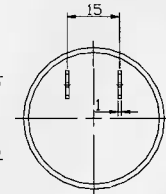

BUZZERS

AVHS3612
Series miniature
solid state electric
12 volt

Dimensions Unit: mm

AVICB1
12V in cab buzzer

AVICB2
24V in cab buzzer

AVHS6612
12V buzzer

Dimensions Unit: mm

AVHS6624
24V buzzer

Dimensions Unit: mm

AVHPE355T4
AVHPE355T5

Dual Voltage
Dual Function Buzzer
Panel Mount

Part No	Op. Voltage	Current	db	Freq	Tone
AVHPE355T4	6 - 28V	20mA@12V	80	2.9kHz	Continuous Fast Pulse
AVHPE355T5	6 - 28V	20mA@12V	80	2.9kHz	Continuous Fast Pulse

Dimensions Unit: mm