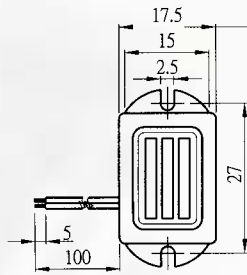

BUZZERS

AVHS3612
Series miniature
solid state electric
12 volt

Dimensions Unit: mm

AVICB1
12V in cab buzzer

AVICB2
24V in cab buzzer

AVHS6612
12V buzzer

Dimensions Unit: mm

AVHS6624
24V buzzer

AVHPE355T1
AVHPE355T2
AVHPE355T3

Dual Voltage Buzzer
Panel Mount

Part No	Op. Voltage	Current	db	Freq	Tone
AVHPE355T1	6 - 28V	20mA@12V	80	2.9kHz	Continuous
AVHPE355T2	6 - 28V	20mA@12V	80	2.9kHz	Fast Pulse
AVHPE355T3	6 - 28V	20mA@12V	80	2.9kHz	Slow Pulse

Dimensions Unit: mm

AVHPE355T4
AVHPE355T5

Dual Voltage
Dual Function Buzzer
Panel Mount

Part No	Op. Voltage	Current	db	Freq	Tone
AVHPE355T4	6 - 28V	20mA@12V	80	2.9kHz	Continuous Fast Pulse
AVHPE355T5	6 - 28V	20mA@12V	80	2.9kHz	Continuous Fast Pulse

Dimensions Unit: mm