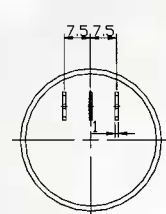

AVHPE355T1
AVHPE355T2
AVHPE355T3

Dual Voltage Buzzer
Panel Mount

Part No	Op. Voltage	Current	db	Freq	Tone
AVHPE355T1	6 - 28V	20mA@12V	80	2.9kHz	Continuous
AVHPE355T2	6 - 28V	20mA@12V	80	2.9kHz	Fast Pulse
AVHPE355T3	6 - 28V	20mA@12V	80	2.9kHz	Slow Pulse

Dimensions Unit: mm

AVHPE355T4
AVHPE355T5

Dual Voltage
Dual Function Buzzer
Panel Mount

Part No	Op. Voltage	Current	db	Freq	Tone
AVHPE355T4	6 - 28V	20mA@12V	80	2.9kHz	Continuous Fast Pulse
AVHPE355T5	6 - 28V	20mA@12V	80	2.9kHz	Continuous Fast Pulse

Dimensions Unit: mm