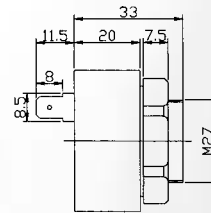

BUZZERS

AVHS3612
Series miniature
solid state electric
12 volt

Dimensions Unit: mm

AVICB1
12V in cab buzzer

AVICB2
24V in cab buzzer

AVHS6612
12V buzzer

Dimensions Unit: mm

AVHS6624
24V buzzer

Dimensions Unit: mm

AVHPE355T4
AVHPE355T5

Dual Voltage
Dual Function Buzzer
Panel Mount

Part No	Op. Voltage	Current	db	Freq	Tone
AVHPE355T4	6 - 28V	20mA@12V	80	2.9kHz	Continuous Fast Pulse
AVHPE355T5	6 - 28V	20mA@12V	80	2.9kHz	Continuous Fast Pulse

Dimensions Unit: mm