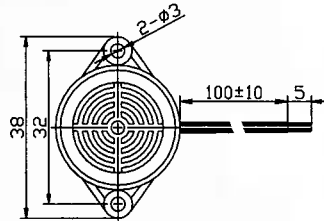

BUZZERS

AVHS3612
Series miniature
solid state electric
12 volt

Dimensions Unit: mm

AVICB1
12V in cab buzzer

AVICB2
24V in cab buzzer

AVHS6612
12V buzzer

Dimensions Unit: mm

AVHS6624
24V buzzer

Dimensions Unit: mm

AVHPE355T4
AVHPE355T5

Dual Voltage
Dual Function Buzzer
Panel Mount

Part No	Op. Voltage	Current	db	Freq	Tone
AVHPE355T4	6 - 28V	20mA@12V	80	2.9kHz	Continuous Fast Pulse
AVHPE355T5	6 - 28V	20mA@12V	80	2.9kHz	Continuous Fast Pulse

Dimensions Unit: mm