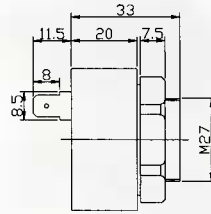

Dimensions Unit: mm

AVHPE355T4
AVHPE355T5

Dual Voltage
Dual Function Buzzer
Panel Mount

Part No	Op. Voltage	Current	db	Freq	Tone
AVHPE355T4	6 - 28V	20mA@12V	80	2.9kHz	Continuous Fast Pulse
AVHPE355T5	6 - 28V	20mA@12V	80	2.9kHz	Continuous Fast Pulse

Dimensions Unit: mm